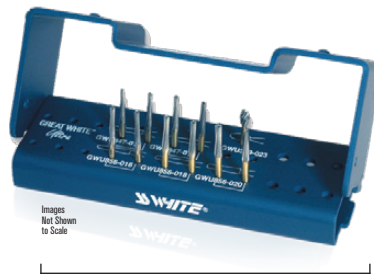

Great White® Ultra Crown and Bridge Preparation Kit

Kit Contents:
2-Great White® Ultra #856-016
2-Great White® Ultra #856-018
2-Great White® Ultra #856-020
1-Great White® Ultra #379-023
2-Great White® Ultra #847-016
2-Great White® Ultra #847-018
1-Autoclavable Bur Block

Great White Ultra Burs cut 11.5% to 35.3% faster than all major diamond competitors, saving a dentist between 1.15 minute to 3.53 minutes when cutting a 10 minute crown preparation when compared to other diamonds, producing an annual time savings between 7 and 12 hours.

Kit Reorder No. 18150

100% Satisfaction Guaranteed

SS White's 100% guarantee is on all of our products. If you are not completely satisfied with your purchase, we will issue a full refund of the purchase price through your distributor.

simply better dentistry™

1145 Towbin Avenue Lakewood, New Jersey 08701

Visit us on the web at www.sswhitedental.com