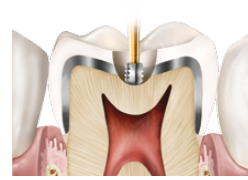

# Innovative Design Produces Maximum Efficiency and Significant Chair Time Savings

Cavity Preparations

Amalgam Removal

Endodontic Access

Crown Removal/Cutting

## Doctors who use the Great White:

- Use 1 Great White to remove 2-3 crowns instead of 2-3 burs to remove 1 crown.
- Reported faster cutting rate is experienced in amalgam, PFM and all non-precious metals, saving the doctor up to 12 hours a year.