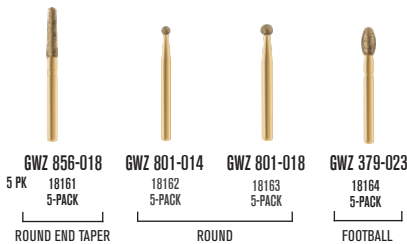

## GREAT WHITE® GOLD SERIES

METAL CUTTING - CAVITY PREPARATION CARBIDE BURS

## GREAT WHITE<sup>Z</sup> ZIRCONIA CUTTING DIAMOND INSTRUMENTS