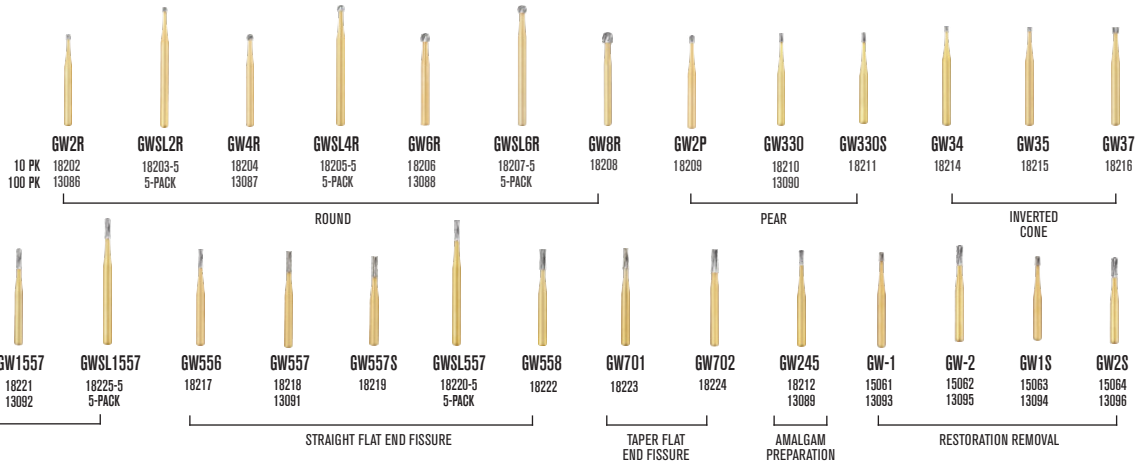

Innovative Design Produces Maximum Efficiency and Significant Chair Time Savings

Doctors who use the Great White:

- Use 1 Great White to remove 2-3 crowns instead of 2-3 burs to remove 1 crown.
- Reported faster cutting rate is experienced in amalgam, PFM and all non-precious metals, saving the doctor up to 12 hours a year.

GREAT WHITE® GOLD SERIES

METAL CUTTING - CAVITY PREPARATION CARBIDE BURS