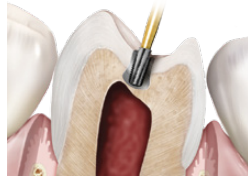

Innovative Design Produces Maximum Efficiency and Significant Chair Time Savings

Cavity Preparations